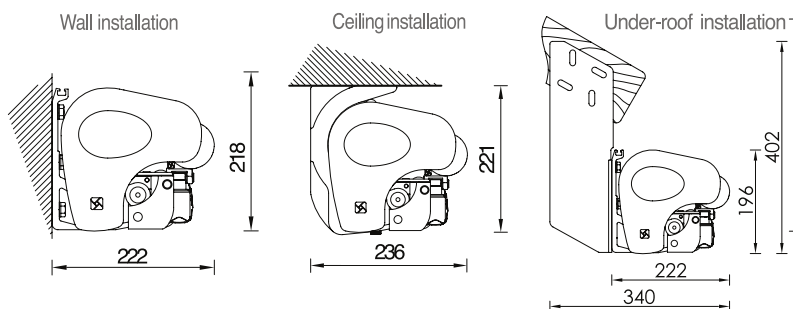

AWNINGS

CALNOVA

Semi cassetted folding arm awning

Optional LED Arms

Tippingsystem

40x40 mm

As our newest addition we are excited to introduce the CALNOVA to our range of products.

The Semi Cassetted design accommodates the fabric for protection all year round when retracted, whilst the patented tipping system allows adjustment to the Awning pitch when extended out to one of its 5 available projections.

Installation

Optional large front rail

Large front rail

Cross arm now available

RAL Colours

- 9010 White (Standard)
- 7016 Anthracite
- 9005 Black

Min / Max Width

- Minimum 2100mm
- Maximum 12000mm

Minimum width to accommodate arm size

Projection (cm)	Width (cm) 2 brackets
160	210
210	260
260	310
310	360
360	410