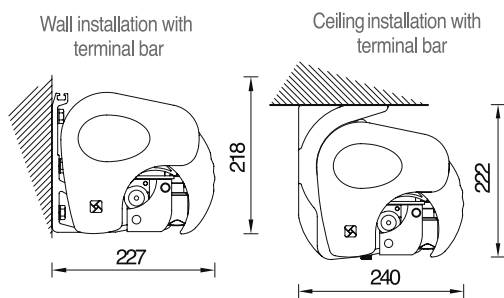

AWNINGS

CALNOVA

Semi cassetted folding arm awning

Optional LED Arms

Tippingsystem

40x40 mm

As our newest addition we are excited to introduce the CALNOVA to our range of products.

The Semi Cassetted design accommodates the fabric for protection all year round when retracted, whilst the patented tipping system allows adjustment to the Awning pitch when extended out to one of its 5 available projections.

Installation

Optional large front rail

Large front rail

Cross arm now available

RAL Colours

- 9010 White (Standard)
- 7016 Anthracite
- 9005 Black

Min / Max Width

- Minimum 2100mm
- Maximum 12000mm

Minimum width to accommodate arm size

Projection (cm)	Width (cm) 2 brackets
160	210
210	260
260	310
310	360
360	410