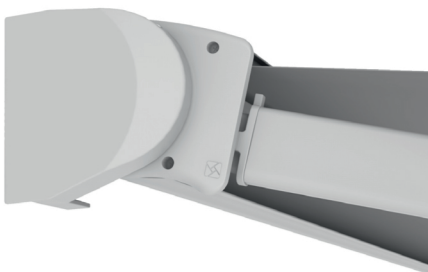

AWNINGS

BASE PLUS

Fully cassetted folding arm awning

Optional LED Arms

THE BASE PLUS is a fully cassetted folding arm awning on two brackets fitted at (cm) either end top of face fixed.

Our most popular awning, operated manually or motorised, is suitable for both domestic and commercial applications. It features a stainless steel chain link arm in four different sizes with or without adjustable ambient LED lighting to suit your wall installation application needs.

Supplied fully set up for a quick and easy installation the innovative design is equipped with an inclination system that uses a pass-through screw to adjust the pitch to your exact needs.

Installation

RAL Colours

- 9010 White (Standard)
- 7016 Textured Anthracite
- 9005 Black

Min / Max Width

- Minimum 1910mm
- Maximum 6000mm

Minimum width to accommodate arm size

Projection (cm)	Width (cm) 2 brackets
160	191
210	241
260	291
310	341