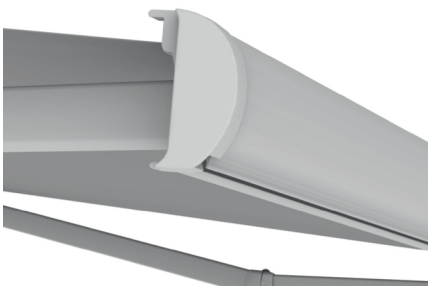

AWNINGS

BASE PLUS

Fully cassetted folding arm awning

Optional LED Arms

THE BASE PLUS is a fully cassetted folding arm awning on two brackets fitted at (cm) either end top of face fixed.

Our most popular awning, operated manually or motorised, is suitable for both domestic and commercial applications. It features a stainless steel chain link arm in four different sizes with or without adjustable ambient LED lighting to suit your wall installation application needs.

Supplied fully set up for a quick and easy installation the innovative design is equipped with an inclination system that uses a pass-through screw to adjust the pitch to your exact needs.

Installation

RAL Colours

- 9010 White (Standard)
- 7016 Textured Anthracite
- 9005 Black

Min / Max Width

- Minimum 1910mm
- Maximum 6000mm

Minimum width to accommodate arm size

Projection (cm)	Width (cm) 2 brackets
160	191
210	241
260	291
310	341