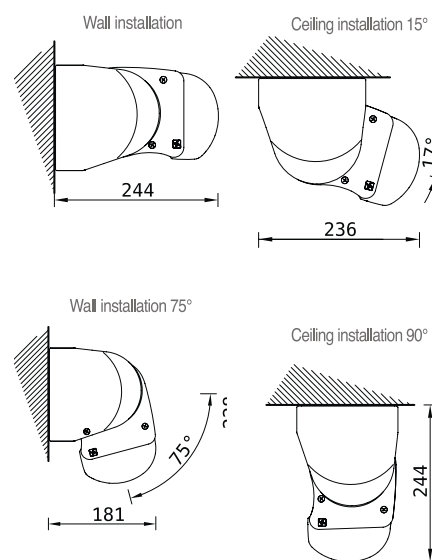

AWNINGS

BASE PLUS

Fully cassetted folding arm awning

Optional LED Arms

THE BASE PLUS is a fully cassetted folding arm awning on two brackets fitted at (cm) either end top of face fixed.

Our most popular awning, operated manually or motorised, is suitable for both domestic and commercial applications. It features a stainless steel chain link arm in four different sizes with or without adjustable ambient LED lighting to suit your wall installation application needs.

Supplied fully set up for a quick and easy installation the innovative design is equipped with an inclination system that uses a pass-through screw to adjust the pitch to your exact needs.

Installation

RAL Colours

- 9010 White (Standard)
- 7016 Textured Anthracite
- 9005 Black

Min / Max Width

- Minimum 1910mm
- Maximum 6000mm

Minimum width to accommodate arm size

Projection (cm)	Width (cm) 2 brackets
160	191
210	241
260	291
310	341