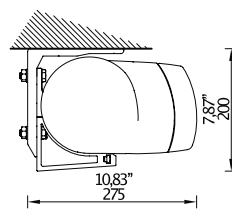

Ceiling installation

RAL Colours

- 9010 White (Standard)
- 7016 Anthracite
- 9005 Black

Min / Max Width

- Minimum 2120mm
- Maximum 12000mm

Minimum width to accommodate arm size

Projection (cm)	Width (cm) 2 brackets
160	212
210	262
260	312
310	372
360	431