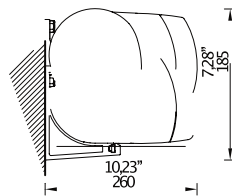

Installation

Wall installation