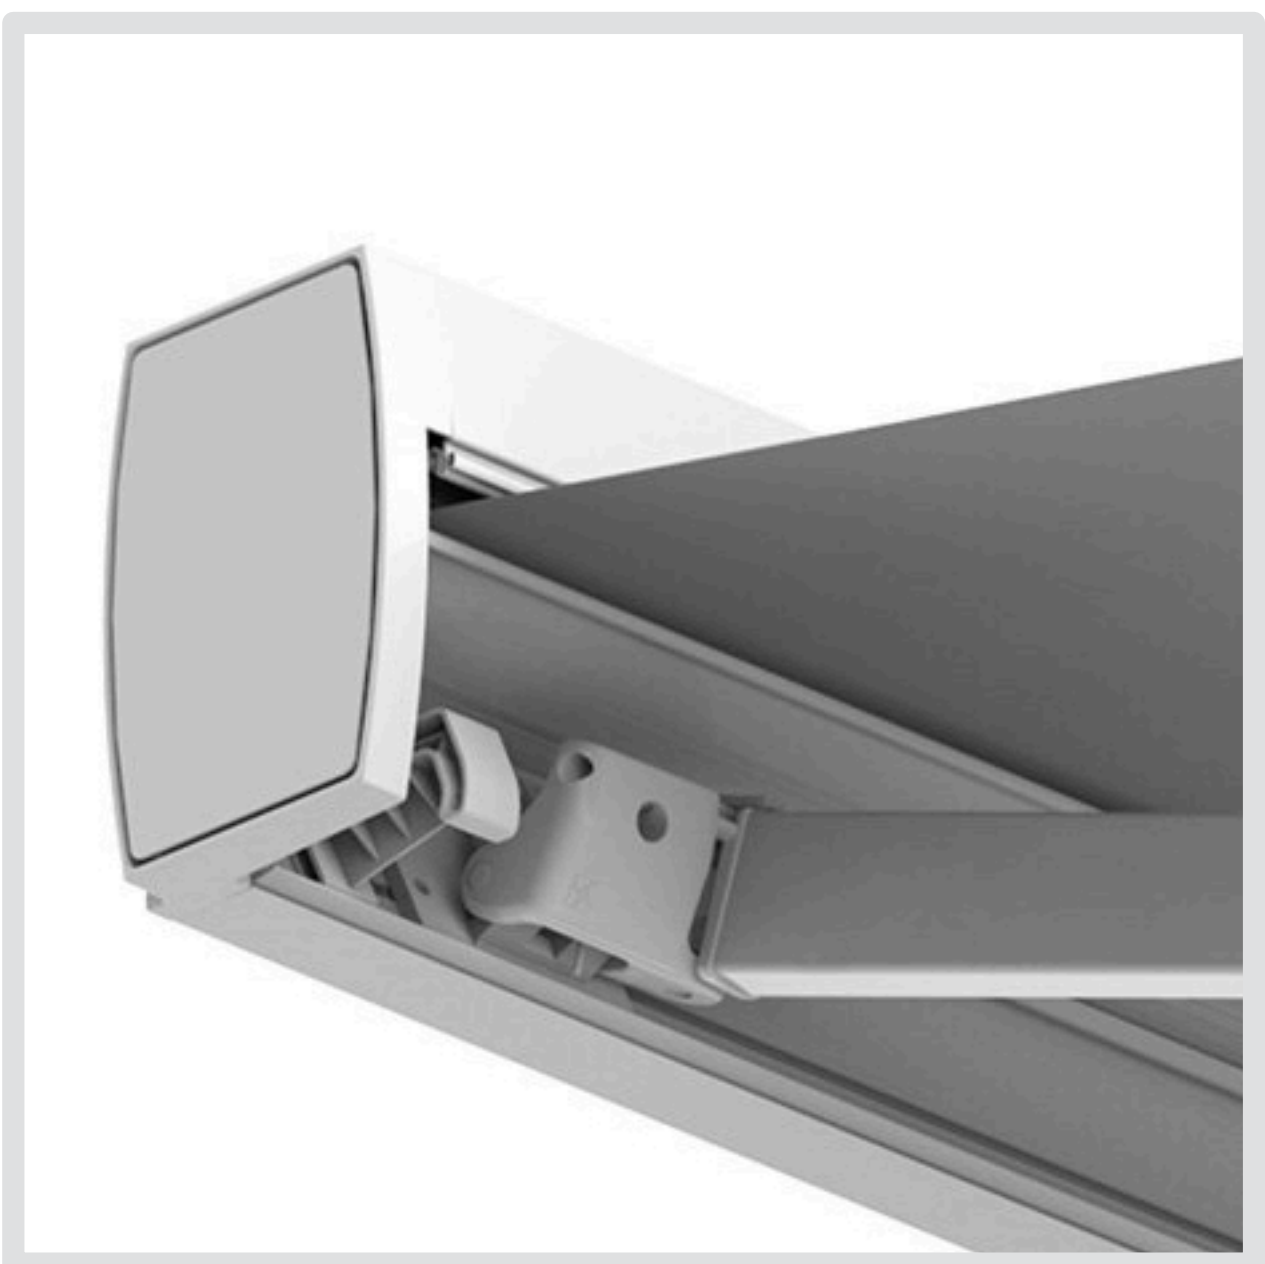

EPICA is a folding arm awning, with cassette, with a lean modern design. Its fixing elements and the screws are completely hidden.

Even though it has compact dimensions, it can have a 410cm projection by using Giant arm.

Min/Max width

Minimum 1900mm
Maximum 6000mm

Minimum width to accommodate arm size

Projection (CM)	Width (CM) 2 brackets
160	213
210	263
260	313
310	363
360	413

Colours RAL

9010 White (Standard)

Installation

Wall installation

Wall installation with box front bar

Optional LED Arms