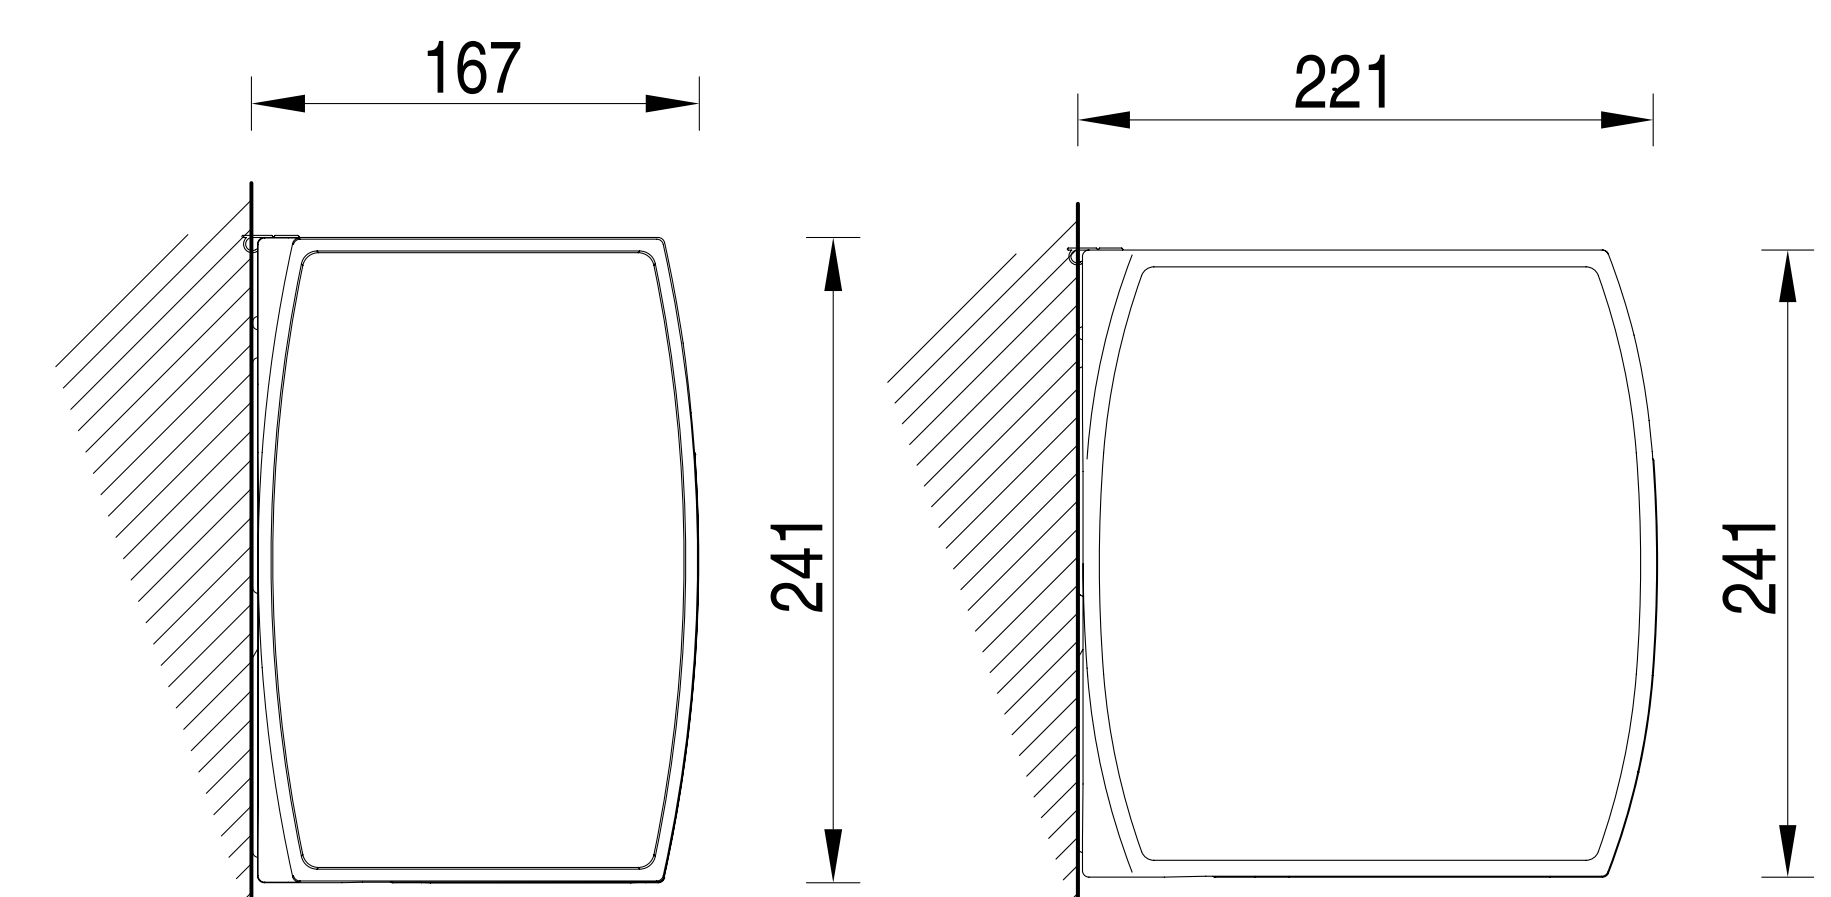

Installation

Wall installation

Wall installation with box front bar