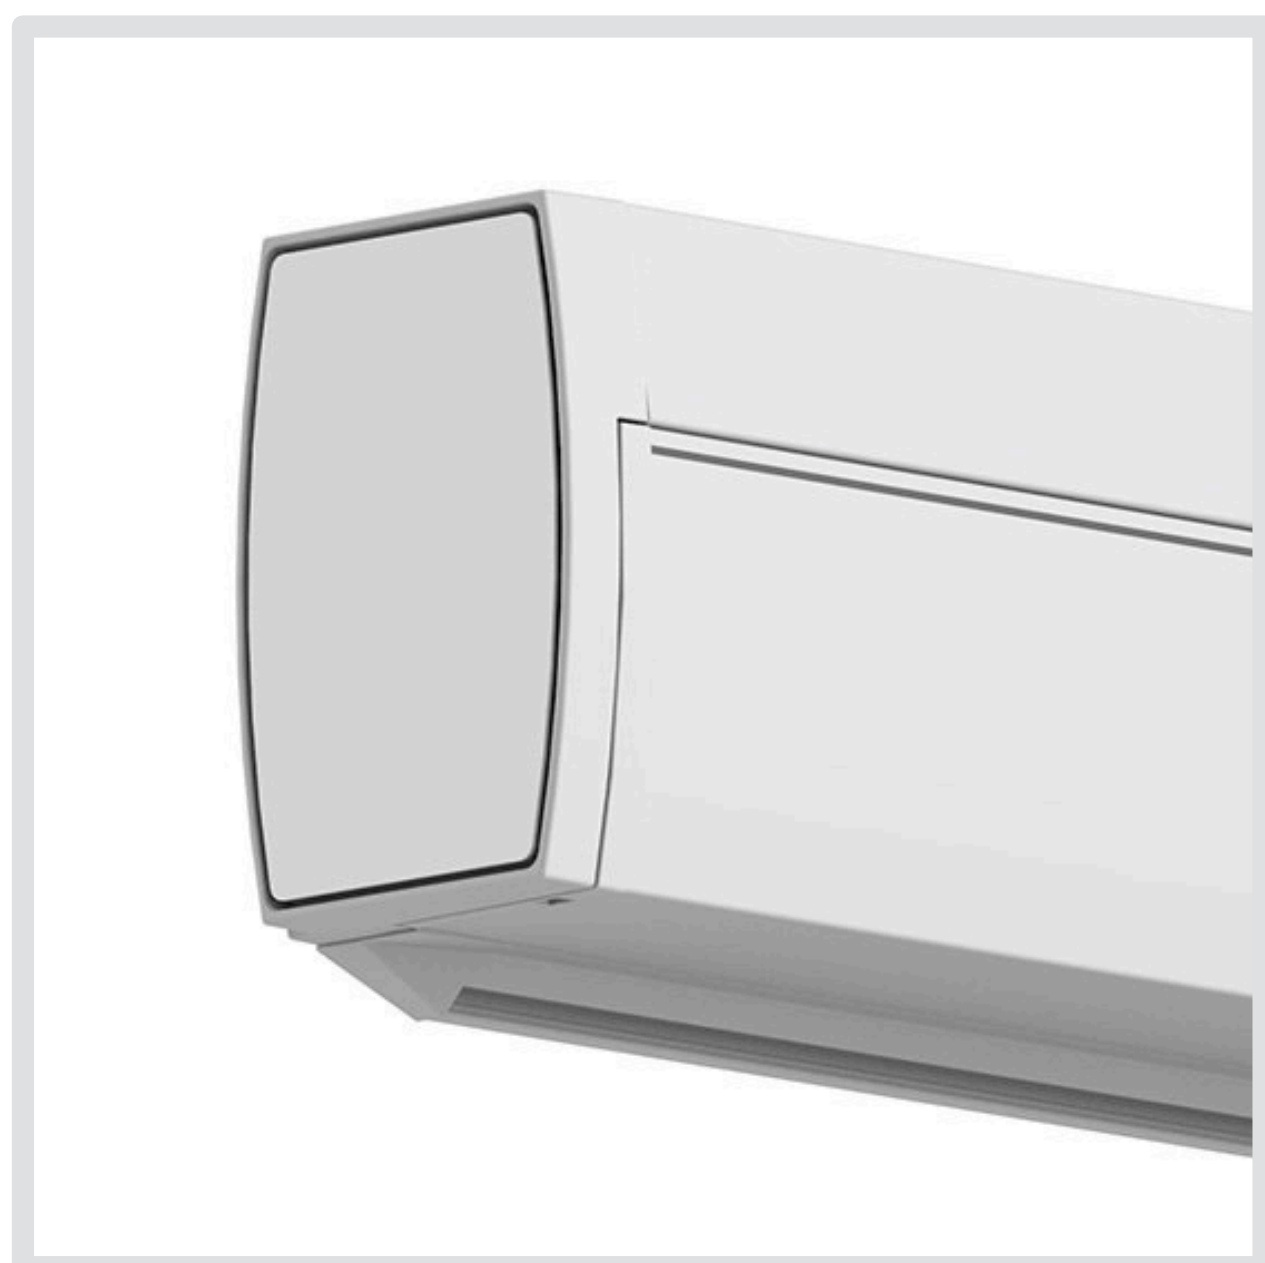

EPICA is a folding arm awning, with cassette, with a lean modern design. Its fixing elements and the screws are completely hidden.

Even though it has compact dimensions, it can have a 410cm projection by using Giant arm.

Min/Max width

Minimum 1900mm
Maximum 6000mm

Minimum width to accommodate arm size

Projection (CM)	Width (CM) 2 brackets
160	213
210	263
260	313
310	363
360	413

Colours RAL

9010 White (Standard)

Installation

Wall installation

Wall installation with box front bar

Optional LED Arms