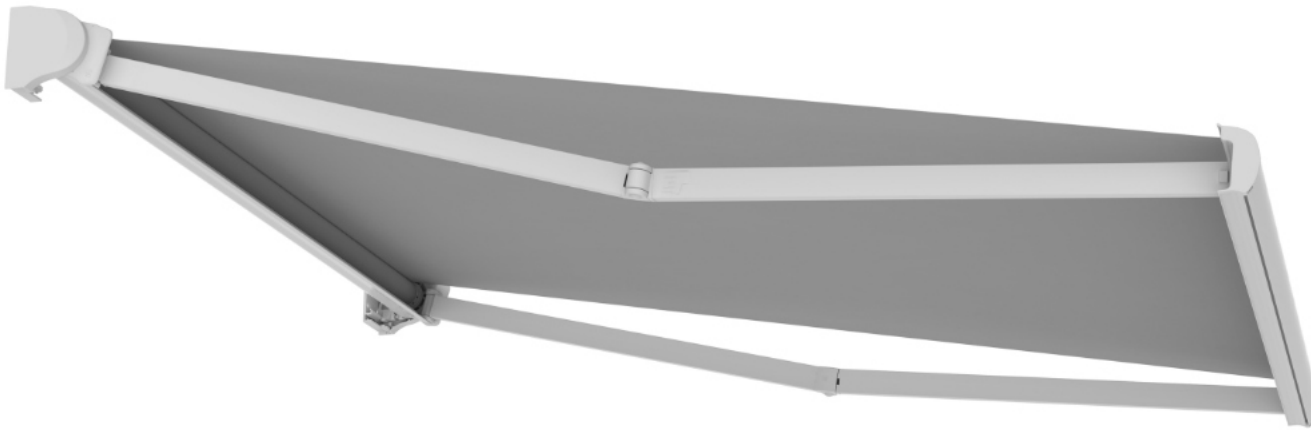

Base Lite Technical Information

		
 450	 260	2

UK CA **CE**

COLOURS RAL

Standard
9010 WHITE

Minimum awning
encumbrances - 1 pair arms

cm	
	2 Brackets
160	191
210	241
260	291

Wall installation

Wall installation 75°

Wall covering diagram

Ceiling installation 15°

Ceiling installation 90°

Ceiling covering diagram