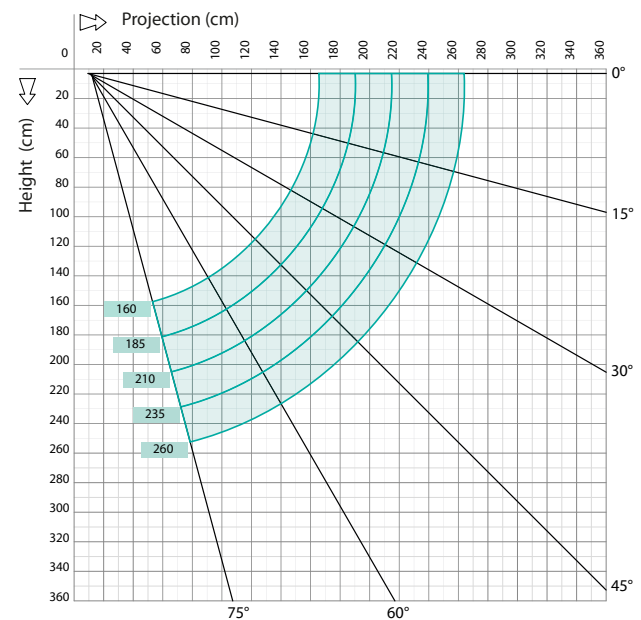

Base Lite Technical Information

		
 450	 260	2

UK CA **CE**

COLOURS RAL

Standard
9010 WHITE

Minimum awning
encumbrances - 1 pair arms

cm	
	2 Brackets
160	191
210	241
260	291

Wall installation

Wall installation 75°

Wall covering diagram

Ceiling installation 15°

Ceiling installation 90°

Ceiling covering diagram