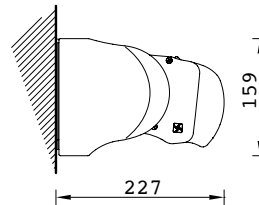

Base Lite Technical Information

		
 450	 260	2

UK CA **CE**

COLOURS RAL

Standard
9010 WHITE

Minimum awning
encumbrances - 1 pair arms

cm	
	2 Brackets
160	191
210	241
260	291

Wall installation

Wall installation 75°

Wall covering diagram

Ceiling installation 15°

Ceiling installation 90°

Ceiling covering diagram