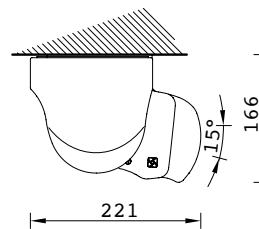

Base Lite Technical Information

		
 450	 260	2

UK CA **CE**

COLOURS RAL

Standard
9010 WHITE

Minimum awning
encumbrances - 1 pair arms

cm	
	2 Brackets
160	191
210	241
260	291

Wall installation

Wall installation 75°

Wall covering diagram

Ceiling installation 15°

Ceiling installation 90°

Ceiling covering diagram