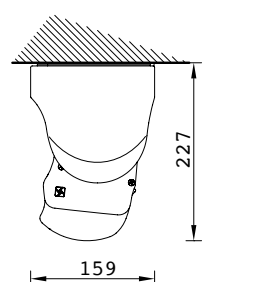

Base Lite Technical Information

		
 450	 260	2

UK CA **CE**

COLOURS RAL

Standard
9010 WHITE

Minimum awning
encumbrances - 1 pair arms

cm	
	2 Brackets
160	191
210	241
260	291

Wall installation

Wall installation 75°

Wall covering diagram

Ceiling installation 15°

Ceiling installation 90°

Ceiling covering diagram