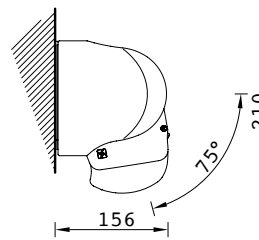

Base Lite Technical Information

		
 450	 260	2

UK CA **CE**

COLOURS RAL

Standard
9010 WHITE

Minimum awning
encumbrances - 1 pair arms

cm	
	2 Brackets
160	191
210	241
260	291

Wall installation

Wall installation 75°

Wall covering diagram

Ceiling installation 15°

Ceiling installation 90°

Ceiling covering diagram